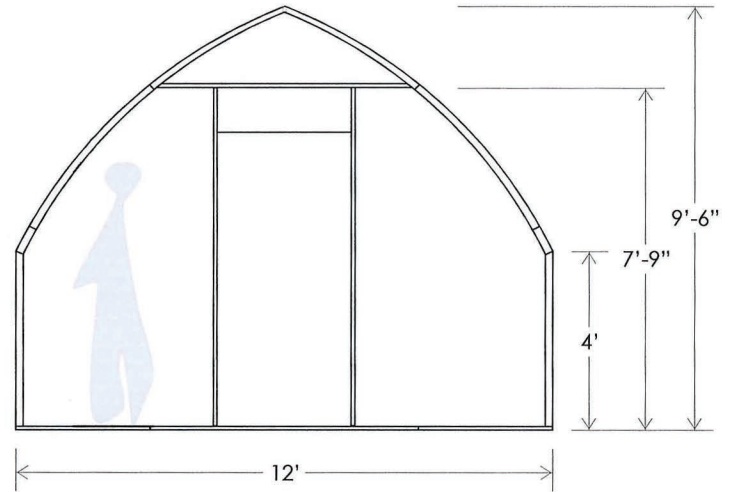

12' x 24' PORTABLE SHELTER

Zipper Door is Standard.

Shown set-up on Gravel.

Rear vented peak is a standard feature

Stainless Steel Ratchets, Buckles, Washers, Nuts and Bolts included.

OUR VINYL FABRIC IS FLAME RESISTANT
AND HAS A -55° F COLD CRACK
(Semi-Clear has a -40° F Cold Crack)

PRICING

12' x 12'	\$ 3,300
12' x 18'	3,950
12' x 24'	4,600
12' x 30'	5,250

Custom lengths, widths, and colors are available.

- ADDITIONAL OPTIONS:
INSULATION PACKAGE
EARTH ANCHORING SYSTEM
CARRY BAG AND BUNDLE STRAPS

Talk to us for a detailed price quote
in regard to your specific needs.

Open ended 'ALASKAN CARPORT™'
14' x 24' \$4,500

NEW FOR 2010