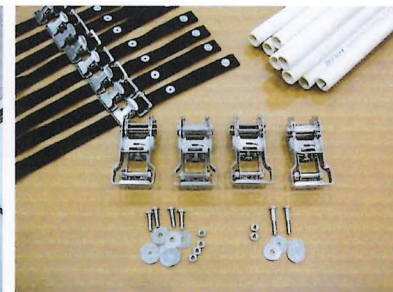

12' x 24' PORTABLE SHELTER

Zipper Door is Standard.

Shown set-up on Gravel.

Rear vented peak is a standard feature

Stainless Steel Ratchets, Buckles, Washers, Nuts and Bolts included.

OUR VINYL FABRIC IS FLAME RESISTANT
AND HAS A -55° F COLD CRACK
(Semi-Clear has a -40° F Cold Crack)

PRICING

12' x 12'	\$ 3,300
12' x 18'	3,950
12' x 24'	4,600
12' x 30'	5,250

Custom lengths, widths, and colors are available.

- ADDITIONAL OPTIONS:
INSULATION PACKAGE
EARTH ANCHORING SYSTEM
CARRY BAG AND BUNDLE STRAPS

Talk to us for a detailed price quote
in regard to your specific needs.

Open ended 'ALASKAN CARPORT™'
14' x 24' \$4,500

NEW FOR 2010